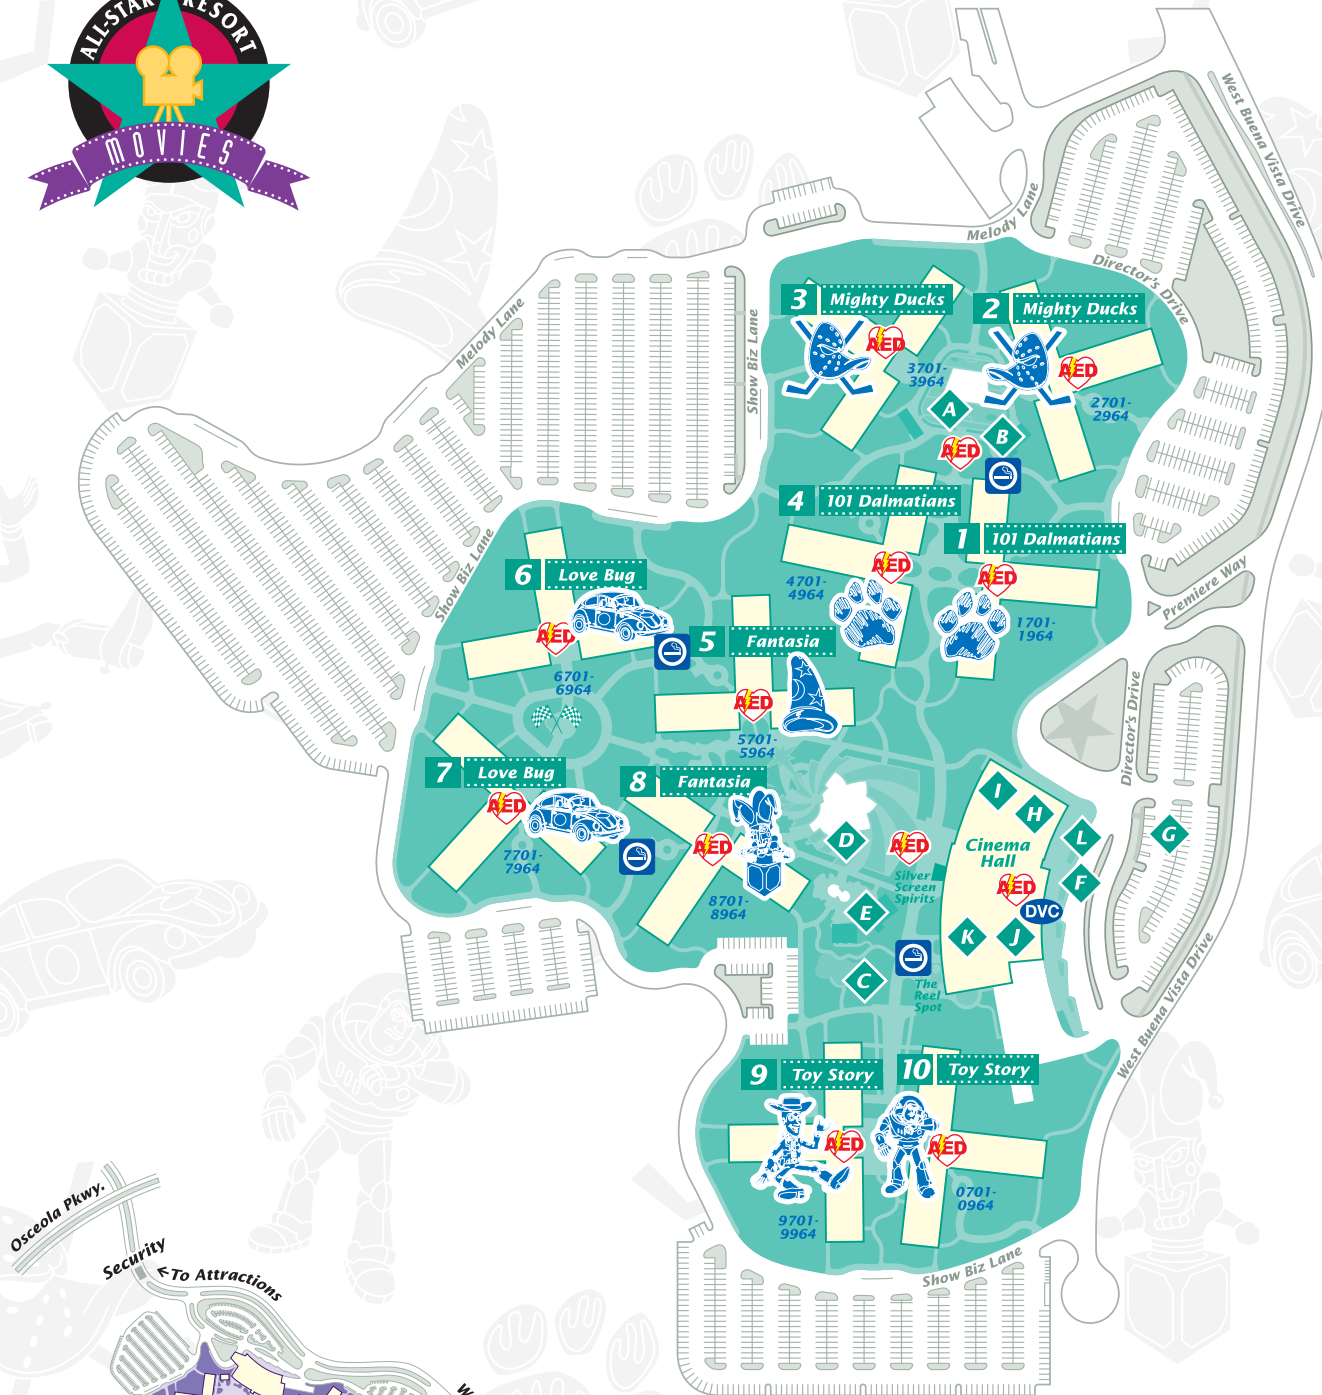

Room Number

Floor Number

Building Number

- A** Duck Pond Pool
- B** Guest Laundry and Restrooms
- C** Playground
- D** Fantasia Pool and Kiddie Pool
- E** Guest Laundry and Restrooms
- F** Walt Disney World Transportation Bus Stop
- G** Check-in Parking
- H** Check-in and Concierge
- I** Reel Fun Arcade
- J** Donald's Double Feature
- K** World Premier Food Court
- L** Disney's Magical Express Bus Stop
- DVC** Disney Vacation Club Information Center
- AED** Automated External Defibrillators
- Designated Smoking Location